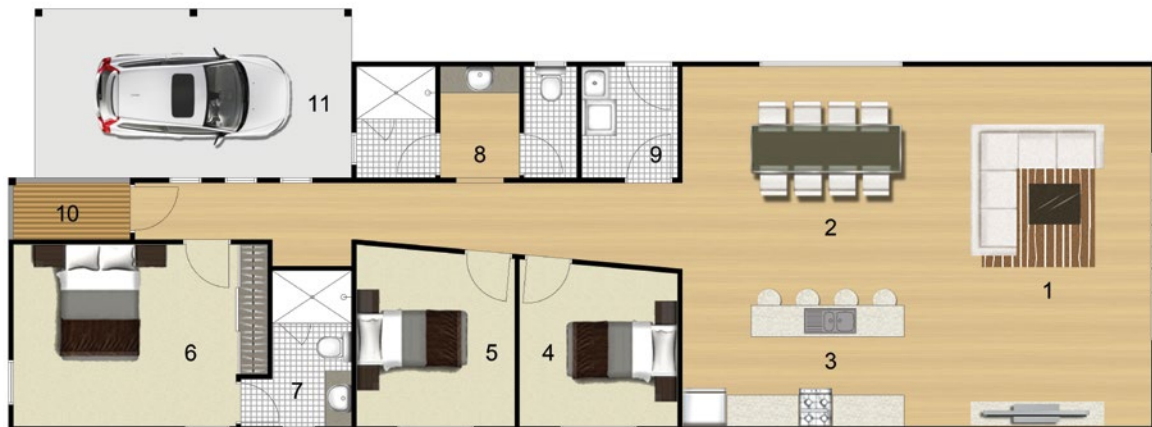

## Overall Dimensions

8.0 x 21.8m (157m<sup>2</sup>)

- |                         |                          |
|-------------------------|--------------------------|
| 1. Living – 4.7 x 6.8m  | 7. Ensuite – 1.5 x 2.9m  |
| 2. Dining – 4.2 x 3.8m  | 8. Bath – 4.2 x 2.1m     |
| 3. Kitchen – 4.2 x 3.0m | 9. Laundry – 1.8 x 2.1m  |
| 4. Bed 3 – 3.0 x 3.2m   | 10. Porch – 2.3 x 1.2m   |
| 5. Bed 2 – 3.0 x 3.4m   | 11. Carport – 6.0 x 3.2m |
| 6. Bed 1 – 4.8 x 3.5m   |                          |