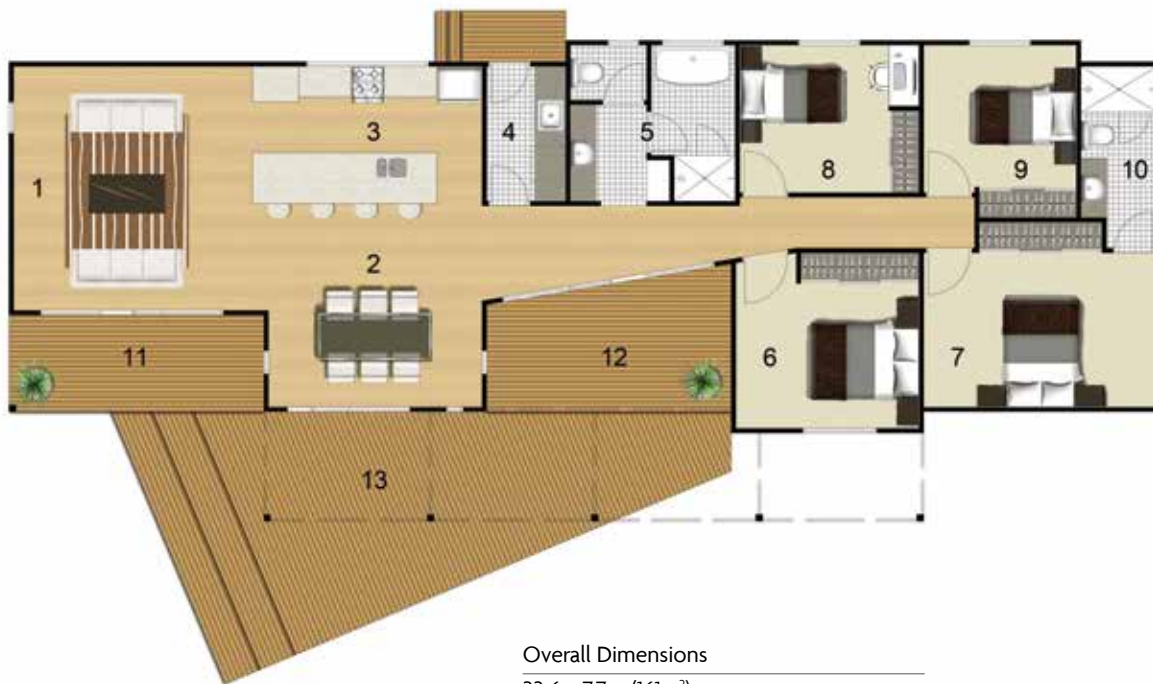

### Overall Dimensions

22.6 x 7.7m (161m<sup>2</sup>)

- |                          |                                |
|--------------------------|--------------------------------|
| 1. Living – 5.0 X 4.8m   | 8. Bed 3 – 3.5 x 2.9m          |
| 2. Dining – 4.2 x 4.4m   | 9. Bed 4 – 3.0 x 3.4m          |
| 3. Kitchen – 4.2 x 2.3m  | 10. Ensuite – 1.5 x 3.6m       |
| 4. Laundry - 1.6 x 2.7m  | 11. Porch – 5.0 x 2.1m         |
| 5. Bathroom – 3.2 x 2.9m | 12. Alfresco – 4.8 x 2.8 (max) |
| 6. Bed 2 – 3.5 x 3.5m    | 13. Decking (optional) –       |
| 7. Bed 1 – 4.6 x 3.7m    | 10.5 x 4.8m (max)              |